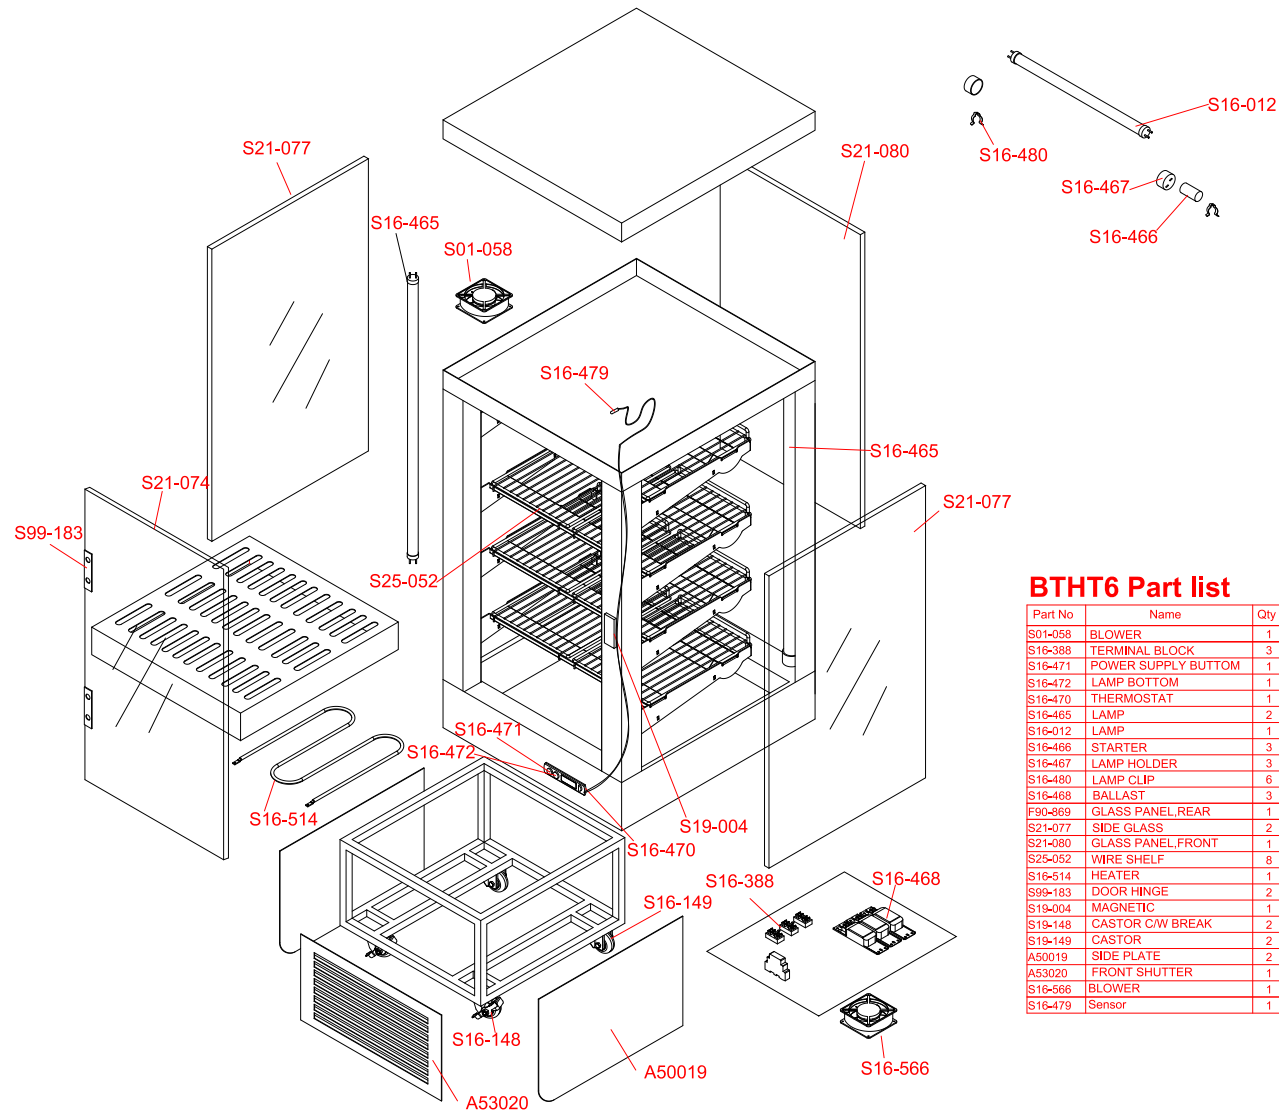

# F90-740

## BTHT6 Part list

Part No	Name	Qty
S01-058	BLOWER	1
S16-388	TERMINAL BLOCK	3
S16-471	POWER SUPPLY BUTTON	1
S16-472	LAMP BOTTOM	1
S16-470	THERMOSTAT	1
S16-465	LAMP	2
S16-012	LAMP	1
S16-466	STARTER	3
S16-467	LAMP HOLDER	3
S16-480	LAMP CLIP	6
S16-468	BALLAST	3
F90-869	GLASS PANEL,REAR	1
S21-077	SIDE GLASS	2
S21-080	GLASS PANEL,FRONT	1
S25-052	WIRE SHELF	8
S16-514	HEATER	1
S99-183	DOOR HINGE	2
S19-004	MAGNETIC	1
S19-148	CASTOR C/W BREAK	2
S19-149	CASTOR	2
A50019	SIDE PLATE	2
A53020	FRONT SHUTTER	1
S16-566	BLOWER	1
S16-479	SENSOR	1