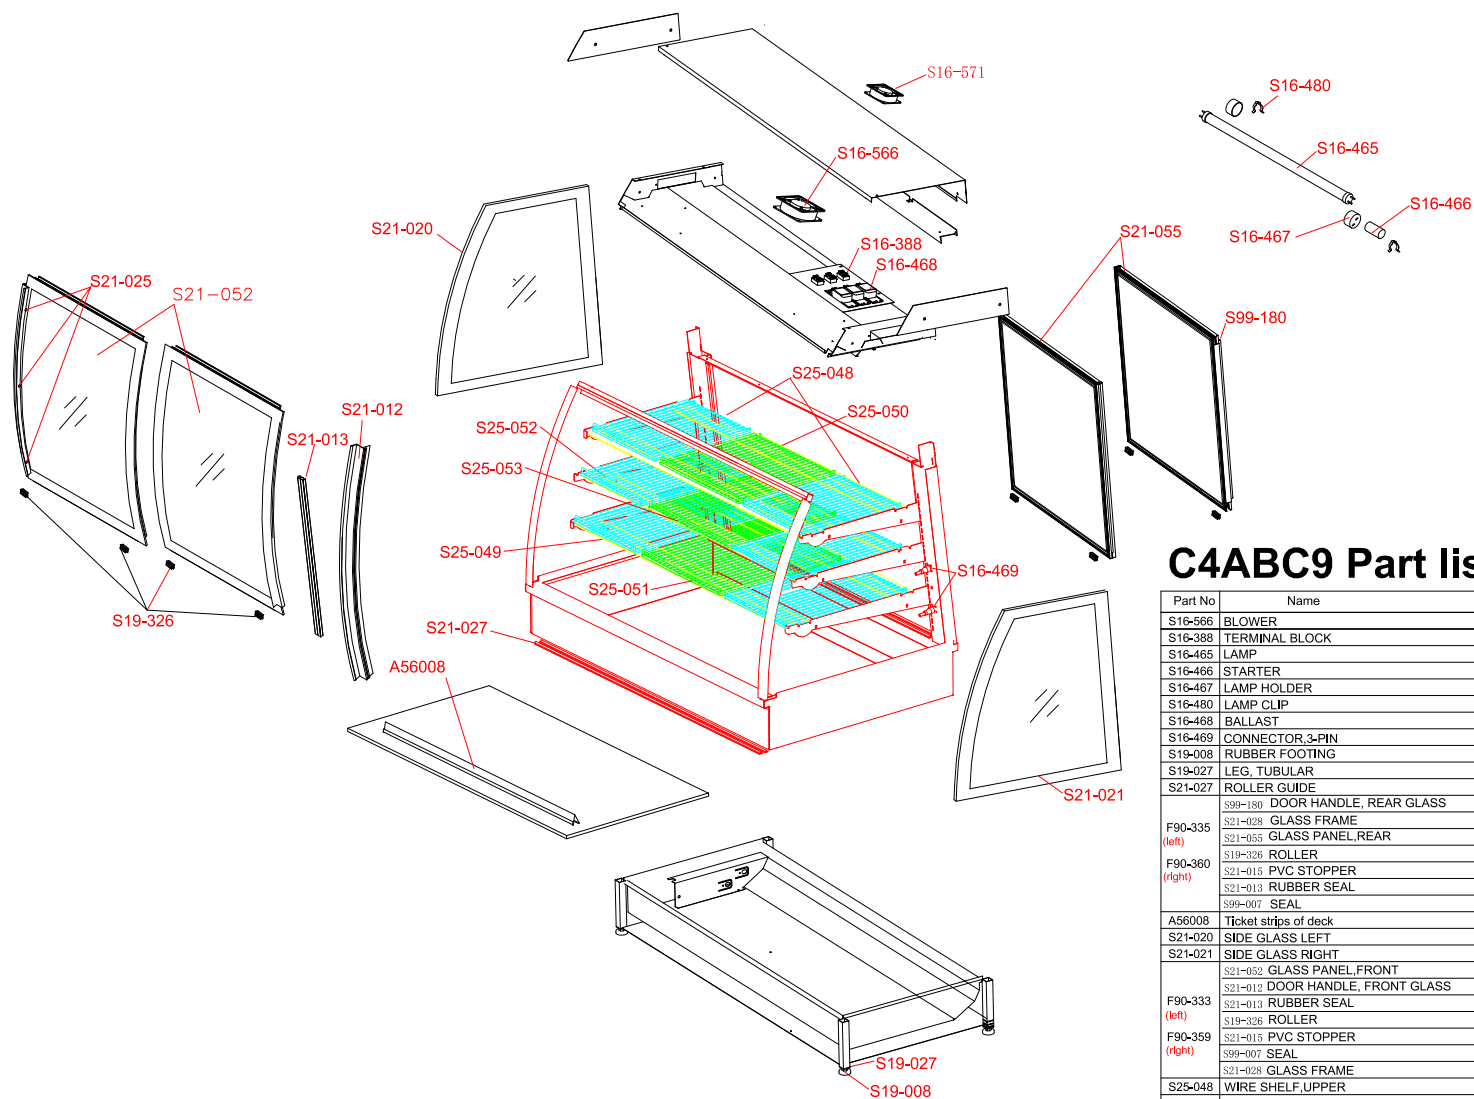

F90-713

C4ABC9 Part list

Part No	Name	Qty
S16-566	BLOWER	1
S16-388	TERMINAL BLOCK	3
S16-465	LAMP	4
S16-466	STARTER	4
S16-467	LAMP HOLDER	4
S16-480	LAMP CLIP	8
S16-468	BALLAST	4
S16-469	CONNECTOR, 3-PIN	4
S19-008	RUBBER FOOTING	4
S19-027	LEG, TUBULAR	4
S21-027	ROLLER GUIDE	2
	S99-180 DOOR HANDLE, REAR GLASS	2
F90-335	S21-028 GLASS FRAME	2
(left)	S21-055 GLASS PANEL, REAR	2
F90-360	S19-326 ROLLER	4
(right)	S21-015 PVC STOPPER	3
	S21-013 RUBBER SEAL	2
	S99-007 SEAL	4
A56008	Ticket strips of deck	1
S21-020	SIDE GLASS LEFT	1
S21-021	SIDE GLASS RIGHT	1
	S21-052 GLASS PANEL, FRONT	2
	S21-012 DOOR HANDLE, FRONT GLASS	2
F90-333	S21-013 RUBBER SEAL	2
(left)	S21-013 RUBBER SEAL	4
	S19-326 ROLLER	4
F90-359	S21-015 PVC STOPPER	3
(right)	S99-007 SEAL	4
	S21-028 GLASS FRAME	2
S25-048	WIRE SHELF, UPPER	2
S25-050	WIRE SHELF, UPPER	1
S25-049	WIRE SHELF, LOWER	2
S25-051	WIRE SHELF, LOWER	1
S25-052	WIRE SHELF, MID	2
S25-053	WIRE SHELF, MID	1
S16-571	CEILING FAN	1