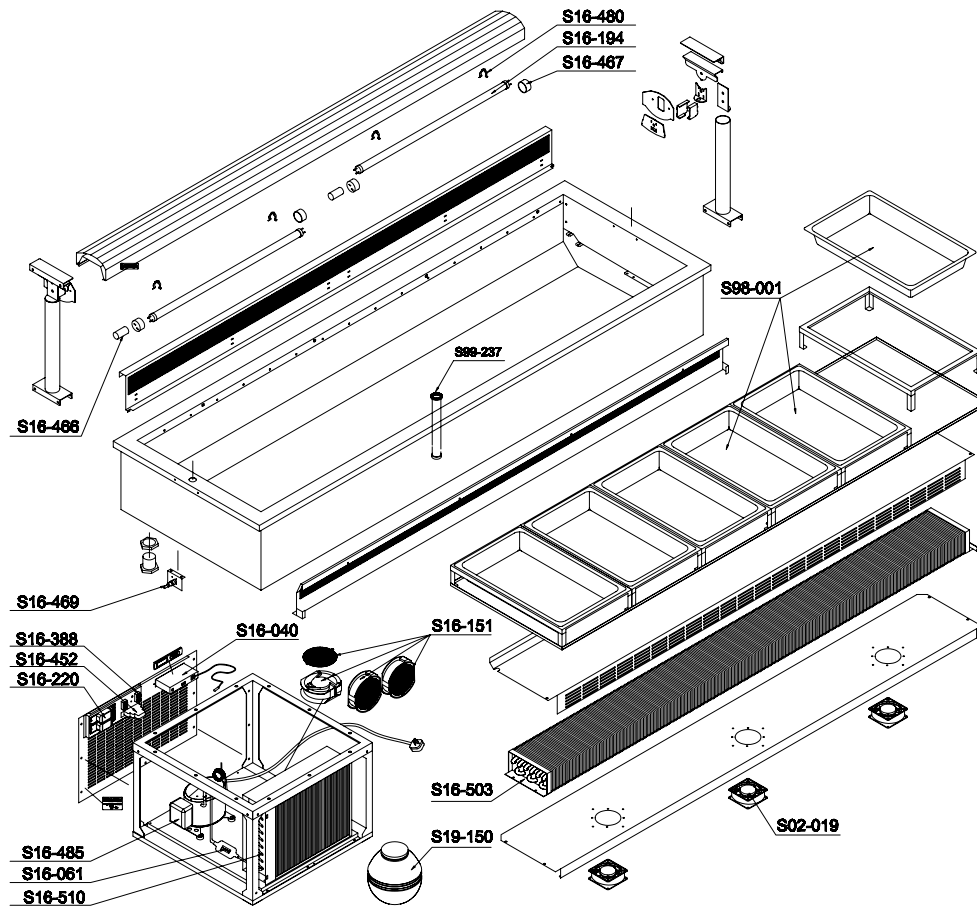

F90-791

LSRF6 Part List

Part No	Name	Qty
S16-517	COMPRESSOR	1
S16-510	CONDENSER	1
S16-151	FAN-MOTER COVER	3
S16-518	EVAPORATOR	1
S02-019	BLOWER	3
S16-040	THERMOSTAT	1
S16-452	CIRCUIT BREAKER	1
S16-388	TERMINAL BLOCK	2
S16-194	LAMP	2
S16-466	STARTER	2
S16-467	LAMP HOLDER	2
S16-480	LAMP CLIP	4
S16-220	BALLAST	2
S19-150	PLASTIC CONTAINER	1
S16-061	FILTER	1
S16-469	CONNECTOR,3-PIN	1
S99-237	DRAIN ASSY	1
S98001	GN PAN	6